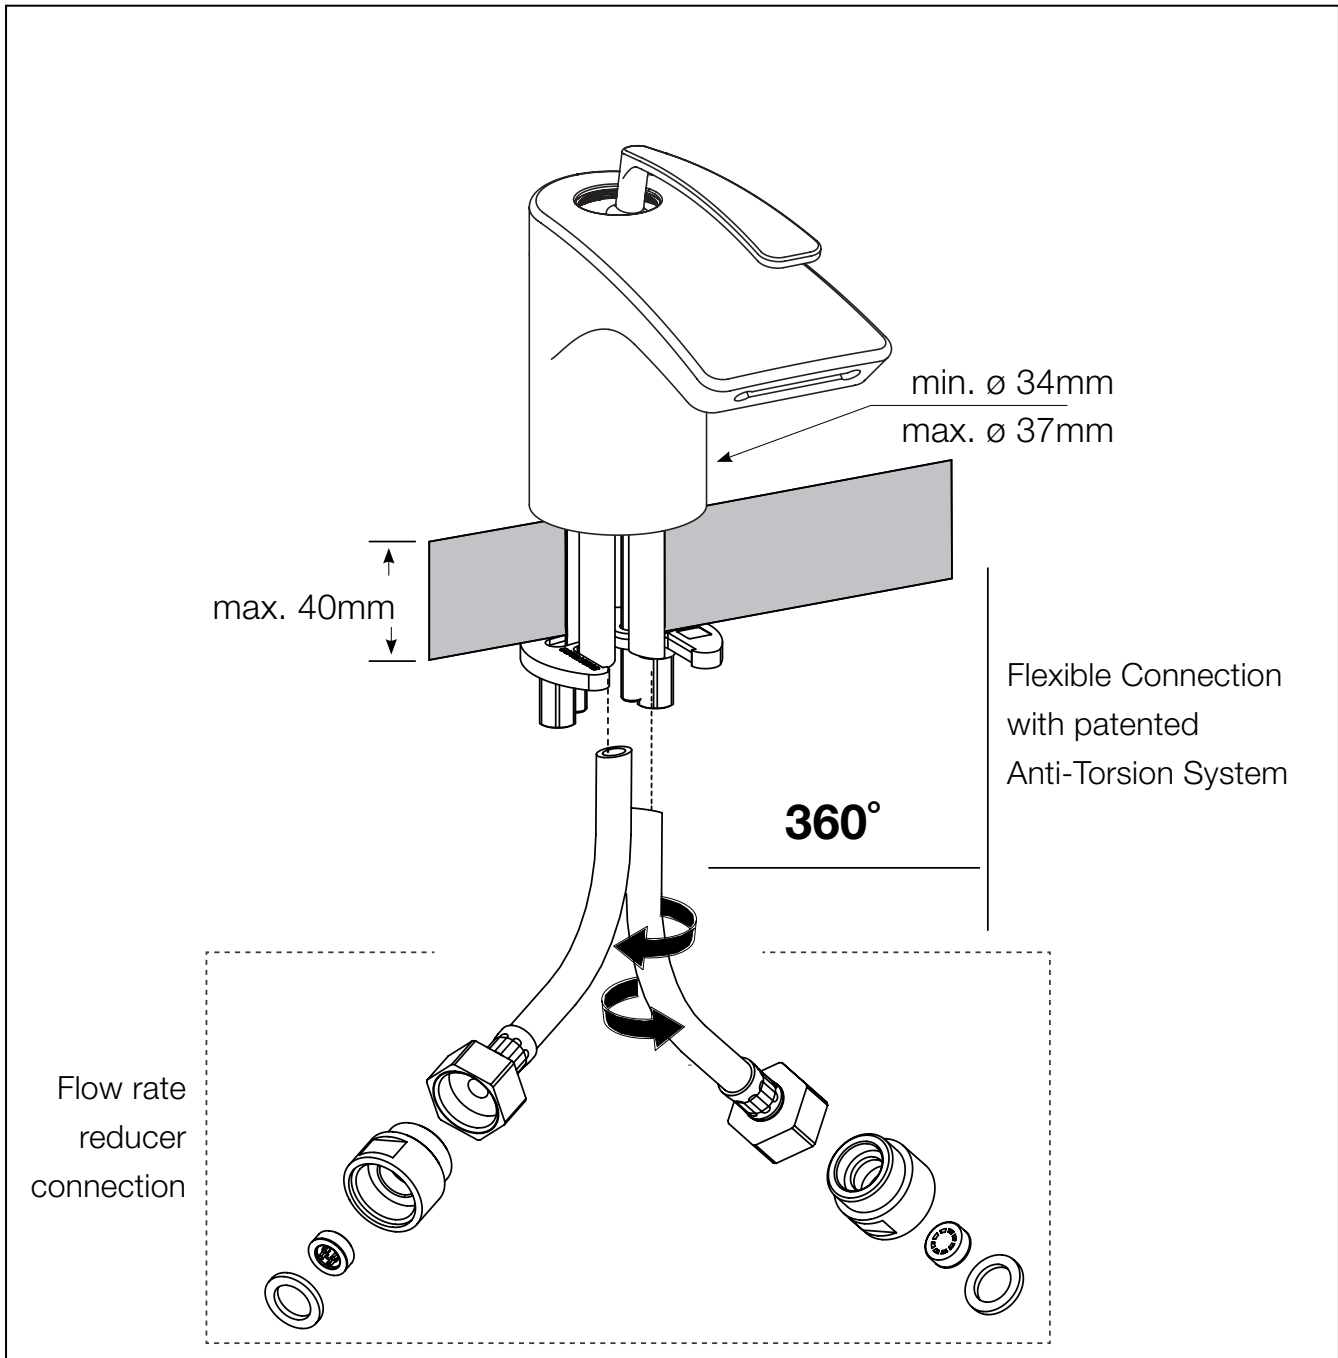

Bollicine-B-320

2.6" Bidet Faucet

INSTALLATION SEQUENCE

aquatica®

Function : Form : Fashion

IMPORTANT NOTE:

- Installation to be performed by qualified personnel
- Before connecting to mains, bleed the pipes to avoid damage.